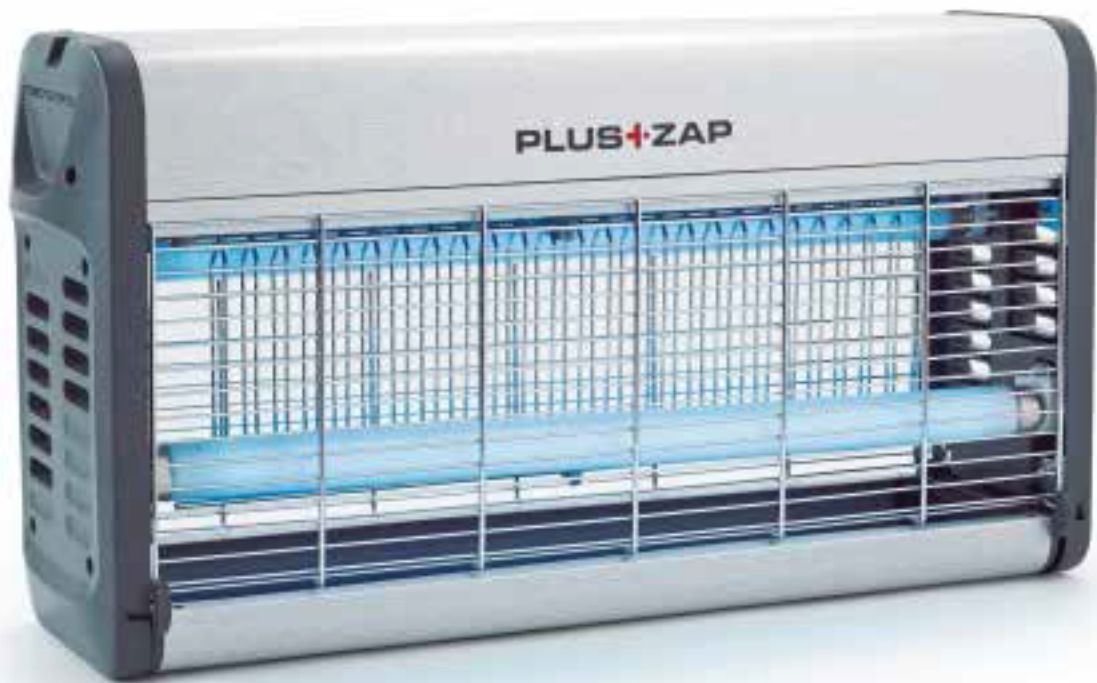

Pluz Zap Fly Light

The second generation Plus Zap Fly Light range offers a contemporary aesthetic combined with high specification features, creating a stylish killing grid range ideal for commercial environments.

Target Pests: Flying insect

For Use In: The unit can be placed in hotels cafes bars restaurants hospitals kitchens residential and commercial areas.

Application: The Plus Zap Fly Light has a modern detailing makes the unit ideal for customer-facing areas. A robust white metal unit with staggered tubes that create efficient light output, whilst the innovative offset electric grid creates a large effective catch area with easier servicing. The mains interlocked catch tray is simple to remove for quick and safe maintenance with anti blow out folds. This unit is a tool free bulb removal for a quick and simple service. With flexible mounting options for wall, desk or ceiling suspension.

Coverage Area: Plus Zap Fly Light will cover 861 sq ft

Dimensions: 10.3" x 14.3" x 5.1"

Weight: 7.7 lbs