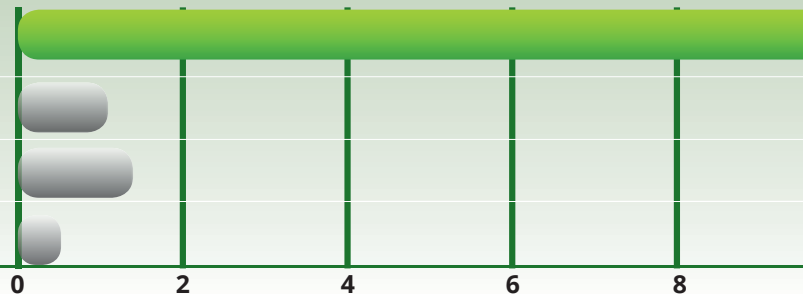

MAXIMUM DILUTION: 1 TO 500 GALLONS • MINIMUM DILUTION: 1 TO 15 GALLONS

HIGHLY EFFECTIVE vs COMPETITION (On Crude Oil)

Effectiveness available at www.ecocompounds.com

Rig Wash

Perfect Solution
Citra-Solv 30%
ZEP Commercial